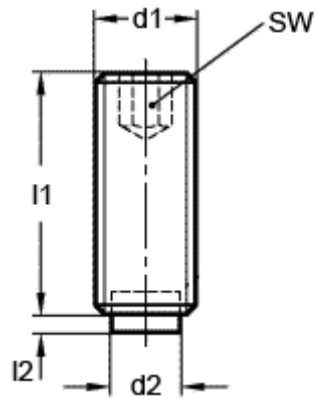

# Data Sheet

Article number: 20930658A1

Description: E+G Grub screw, st. steel  
GN 913.5-M10-16-MS

## Measures

---

d1 = M10  
d2 = 8.0  
l1 = 16  
l2 = 2.0  
SW = 5.0